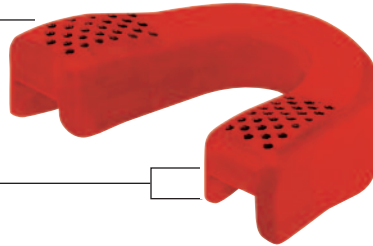

Designed by a Dentist

LATEX FREE

MOUTHGUARDS

- n **Fast-fitting co-polymer resin**
- n Thickened posterior area helps **absorb impact and oral trauma** via an aerated shock absorbing "pillow"
- n Impact pad **reduces the risk of concussion**
- n Perfect fit gives better **blunt-blow protection**
- n Low profile **helps reduce gagging**
- n Thin front wall construction **does not interfere with speech or breathing**
- n Co-polymer construction lends to **comfort and durability**

12 TEAM COLORS!

	Strapguard™ With Strap	Muellerguard™ Without Strap
	Red 131015	131025
	Orange 131035	131045
	Gold 131013	131029
	Royal Blue 131017	131027
	Navy Blue 131031	131041
	Forest Green 131036	131046
	Kelly Green 131016	131024
	Black 131018	131028
	Maroon 131033	131043
	Purple 131034	131044
	White 131032	131042
	Clear 131007	131005

Also available in Teampak bulk bags (100/bag)

NEW!

SHOCKGUARD™

Custom fit in 30 seconds, ShockGuard™ provides maximum protection for all sports. **Includes \$9,600 dental warranty, free storage case, and name label.**

Maintains shape after repeated washings. Features 3" waistband of heat-resistant elastic and preshrunk mesh pouch. **Also available in black.**

- 100** White YTH - XL
- 105** Black YTH - XL

Athletic SUPPORTER W/CONVENTIONAL CUP